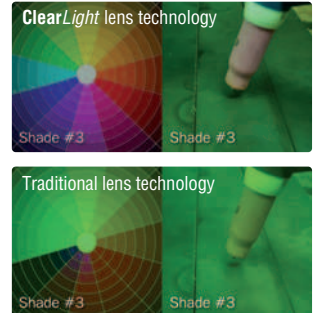

Digital Performance™ Series

Welding Safety and Health 

Auto-Darkening Welding Helmets

Quick Specs

Viewing Area
7.22 sq. in. (46.58 sq. cm)

Operating Modes
Weld, cut and grind

Shades
Weld: 8–13
Cut: 5–8

Sensors 3

TIG Rating 5 amps

Switching Speed 1/20,000 second

Weight 17 oz. (482 g)

ClearLight™ Lens Technology optimizes contrast and clarity in welding and light states. 1/1/1/2 optical clarity rating allows for a lighter light state while not welding — keeping the helmet down — maximizing safety and productivity.