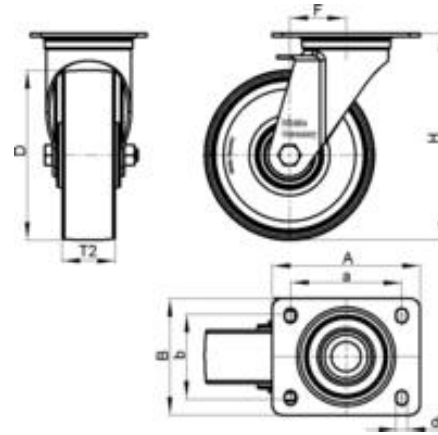

## Technical data

Plate size		100 x 85
Bolt hole spacing		80 x 60
Bolt hole Ø		9
Wheel Ø		100 mm (D)
Wheel width		40 mm (T2)
Load capacity		100 kg
Total height		125 mm (H)
Offset swivel castor		36 mm
unit weight		0,7 kg
Temperature resistance to		-25 ° C
Temperature resistance to		250 ° C
tread and tyre hardness		75° Shore A
Bearing type		Plain bore