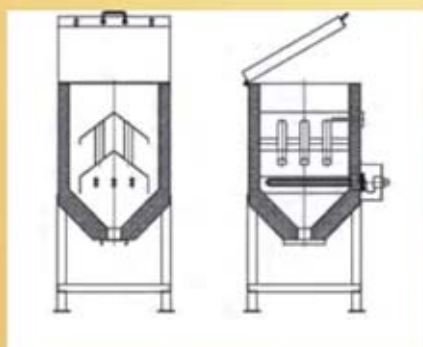

# HOA THINH

Your Perfect Partner In Welding

Flux Oven

Model	AF-100L	AF-150L	AF-200L	AF-300L
Product Name	FLUX OVEN			
Capacity	100 Liter	150 Liter	200 Liter	300 Liter
Input Voltage	AC220V, 460V 50HZ			
Temperature	50°C-300°C			
Size L*W*H	740×650×1050mm	740×650×1150mm	740×650×1350mm	(740×650×1150mm)×2
Weight	75Kg	95Kg	103Kg	180Kg